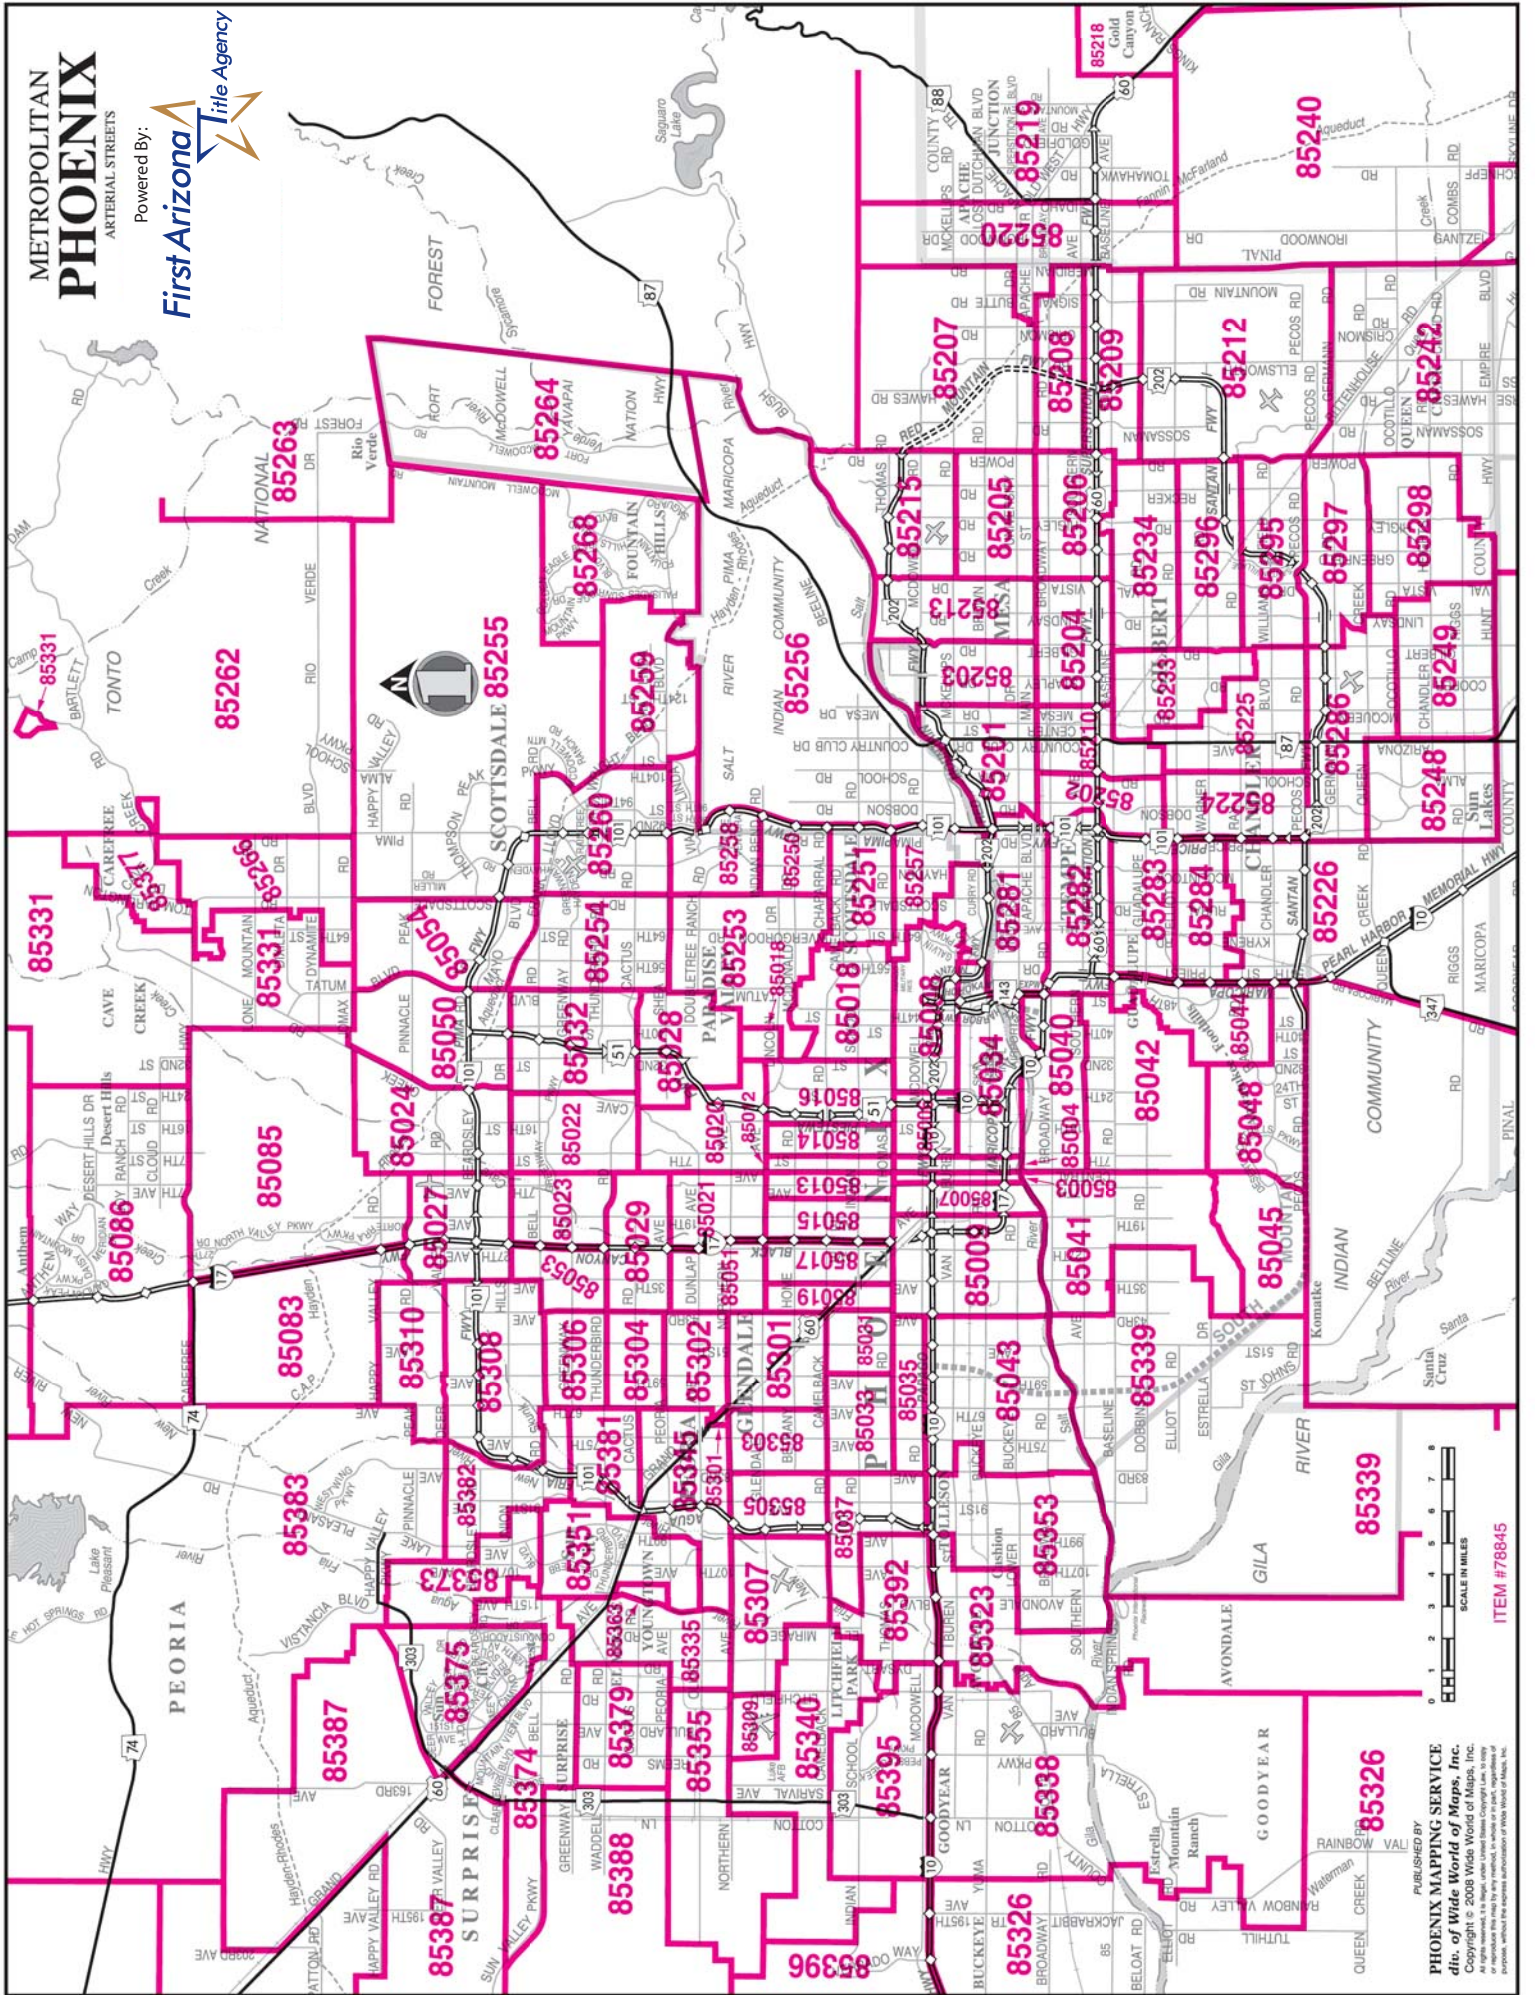

METROPOLITAN
PHOENIX
ARTERIAL STREETS

Powered By:
First Arizona
Life Agency

ITEM #78845